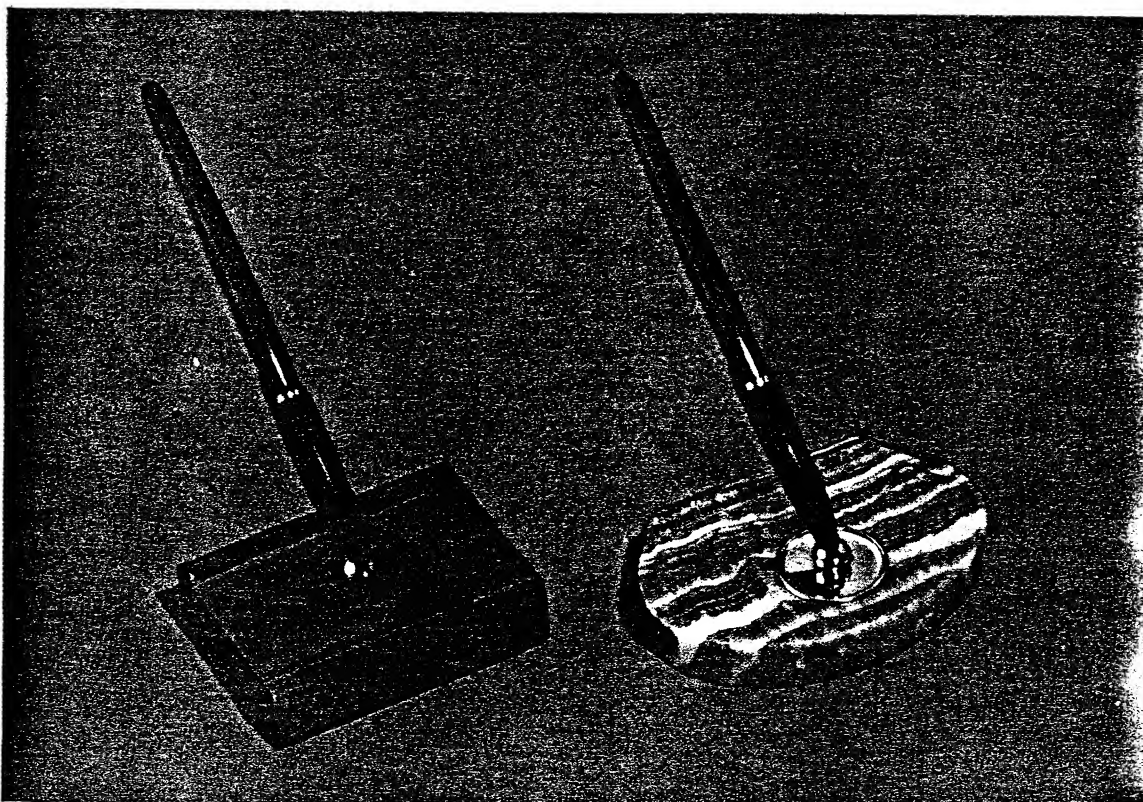

Parker "51" MAGNETIX Desk Sets

(OUT OF STOCK)

MODEL NO. 90-105

Channeled, black finish anodized aluminum with black "51" pen and holder, 3 x 4" . . . . . $15.00.

MODEL NO. 90-128

Rounded brown onyx with ornamental escutcheon. Black "51" pen and holder, 3½ x 5" . . . . . $17.50.
No. 90-129: same base with maroon pen and holder.